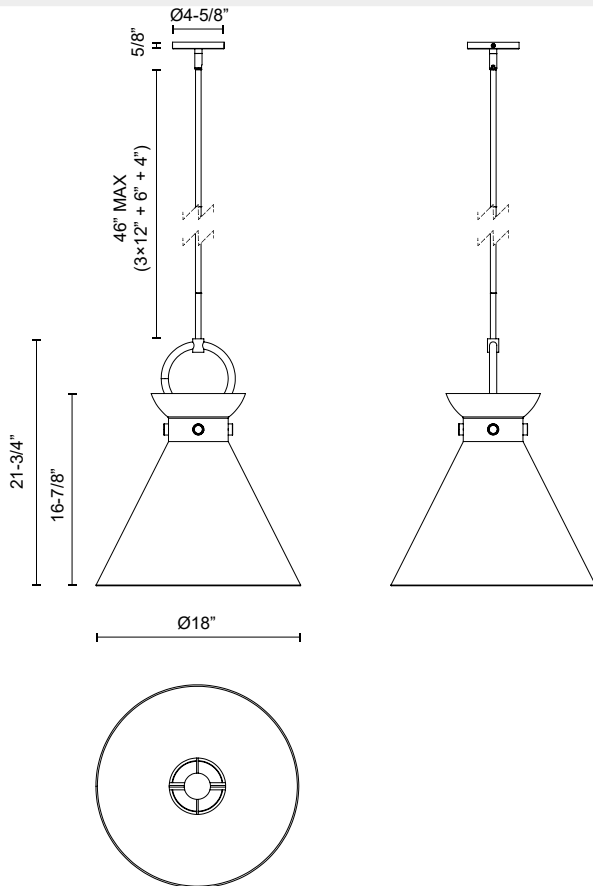

alora mood

P. 1.855.855.8926

CANADA: 19054 28TH Avenue Surrey - BC V3Z 6M3

USA: 3035 E. Lone Mountain Rd - Las Vegas, NV, 89081

EMERSON PD412518

FIXTURE DIMENSIONS	D18" x H21-3/4"
LAMP TYPE	E26
MAX WATTAGE	60W
BULB QTY	1
BULBS INCLUDED	No
VOLTAGE	120V
MATERIAL	Steel
GLASS DETAILS	Clear Glass, Glossy Opal Glass or Smoked Glass
ROD LENGTH	46" Max (3x12" + 1x6" + 1x4")
MINIMUM HANG HEIGHT	30"
SLOPED CEILING ADAPTABLE	Yes, Up to 45 Degrees
LOCATION	Dry
CANOPY DIMENSIONS	D4-5/8" x H5/8"
PAINT FINISH	AG01; MB01;

[D - Diameter, L - Length, W - Width, H - Height, E - Extension]

AVAILABLE FINISHES:

*For complete warranty terms, please visit: www.aloralighting.com/warranty

WWW.ALORAMOOD.COM

© 2023 KUZCO LIGHTING. ALL RIGHTS RESERVED.