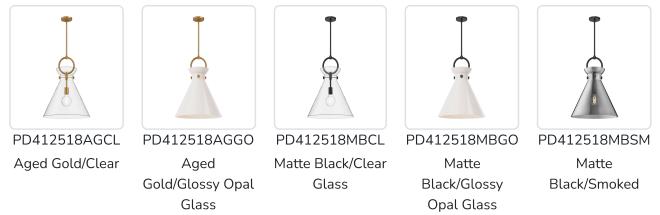

alora mood

P. 1.855.855.8926

CANADA: 19054 28TH Avenue Surrey - BC V3Z 6M3

USA: 3035 E. Lone Mountain Rd - Las Vegas, NV, 89081

EMERSON PD412518

FIXTURE DIMENSIONS	D18" x H21-3/4"
LAMP TYPE	E26
MAX WATTAGE	60W
BULB QTY	1
BULBS INCLUDED	No
VOLTAGE	120V
MATERIAL	Steel
GLASS DETAILS	Clear Glass, Glossy Opal Glass or Smoked Glass
ROD LENGTH	46" Max (3x12" + 1x6" + 1x4")
MINIMUM HANG HEIGHT	30"
SLOPED CEILING ADAPTABLE	Yes, Up to 45 Degrees
LOCATION	Dry
CANOPY DIMENSIONS	D4-5/8" x H5/8"
PAINT FINISH	AG01; MB01;

[D - Diameter, L - Length, W - Width, H - Height, E - Extension]

AVAILABLE FINISHES:

*For complete warranty terms, please visit: www.aloralighting.com/warranty

WWW.ALORAMOOD.COM

© 2023 KUZCO LIGHTING. ALL RIGHTS RESERVED.